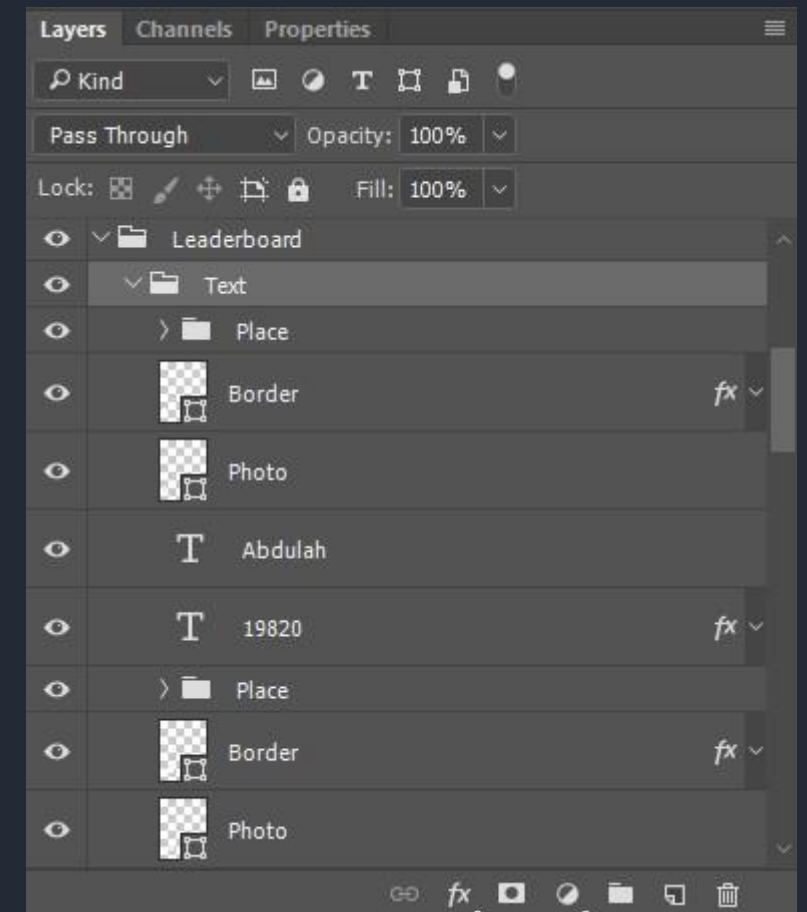

It is a GUI pack of different styles Fortune Spin Wheels for Slot and Casino Games, in casual, shiny, colorful style for your mobile/web/video game.

PRODUCT DETAILS:

- All graphics in high resolution, ready for retina displays
- Suitable for Tablets and Phones resolutions
- All graphics in Photoshop files, no need to know other programs
- All elements also in PNG files, ready for code
- Important elements are in vector shapes
- All Text with Layer Styles
- Used free fonts
- Well organized files
- Powerful and easy to use